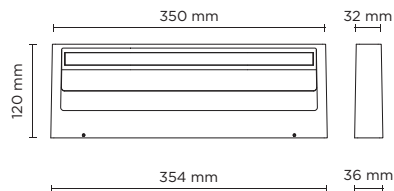

# HORIZON MEDIUM 01

Designed by  
PAOLO VILLA

Applique of rectangular shape for outdoor installation on a façade/wall, with single (1 side) light emission. Phospho-chromatised and polyester powder coated die-cast copper-free aluminium body, tempered frosted safety glass, moulded silicone gasket and stainless steel screws. Built-in LED driver 220-240V 50-60Hz, with 21 mid-power CREE XH-G LED. IP65 rating.

## Technical data

|              |  |
|--------------|--|
| Wattage      | 12 WATT  |
| IP Rating    | IP65   |
| IK Rating    | IK08   |
| Material     | High corrosion resistance die-cast copper-free aluminum body and fixing arms |
| Coating      | Polyester powder coating with phosphochromating pre-finish                   |
| Light source | NR. 21 x CREE "XH-G" LED   |
| Screws       | Stainless steel  |
| Transformer  | Electronic power supply 220/240V 50/60Hz built-in                            |
| Gasket       | Silicone rubber  |
| Gross weight | 1,50 Kg  |